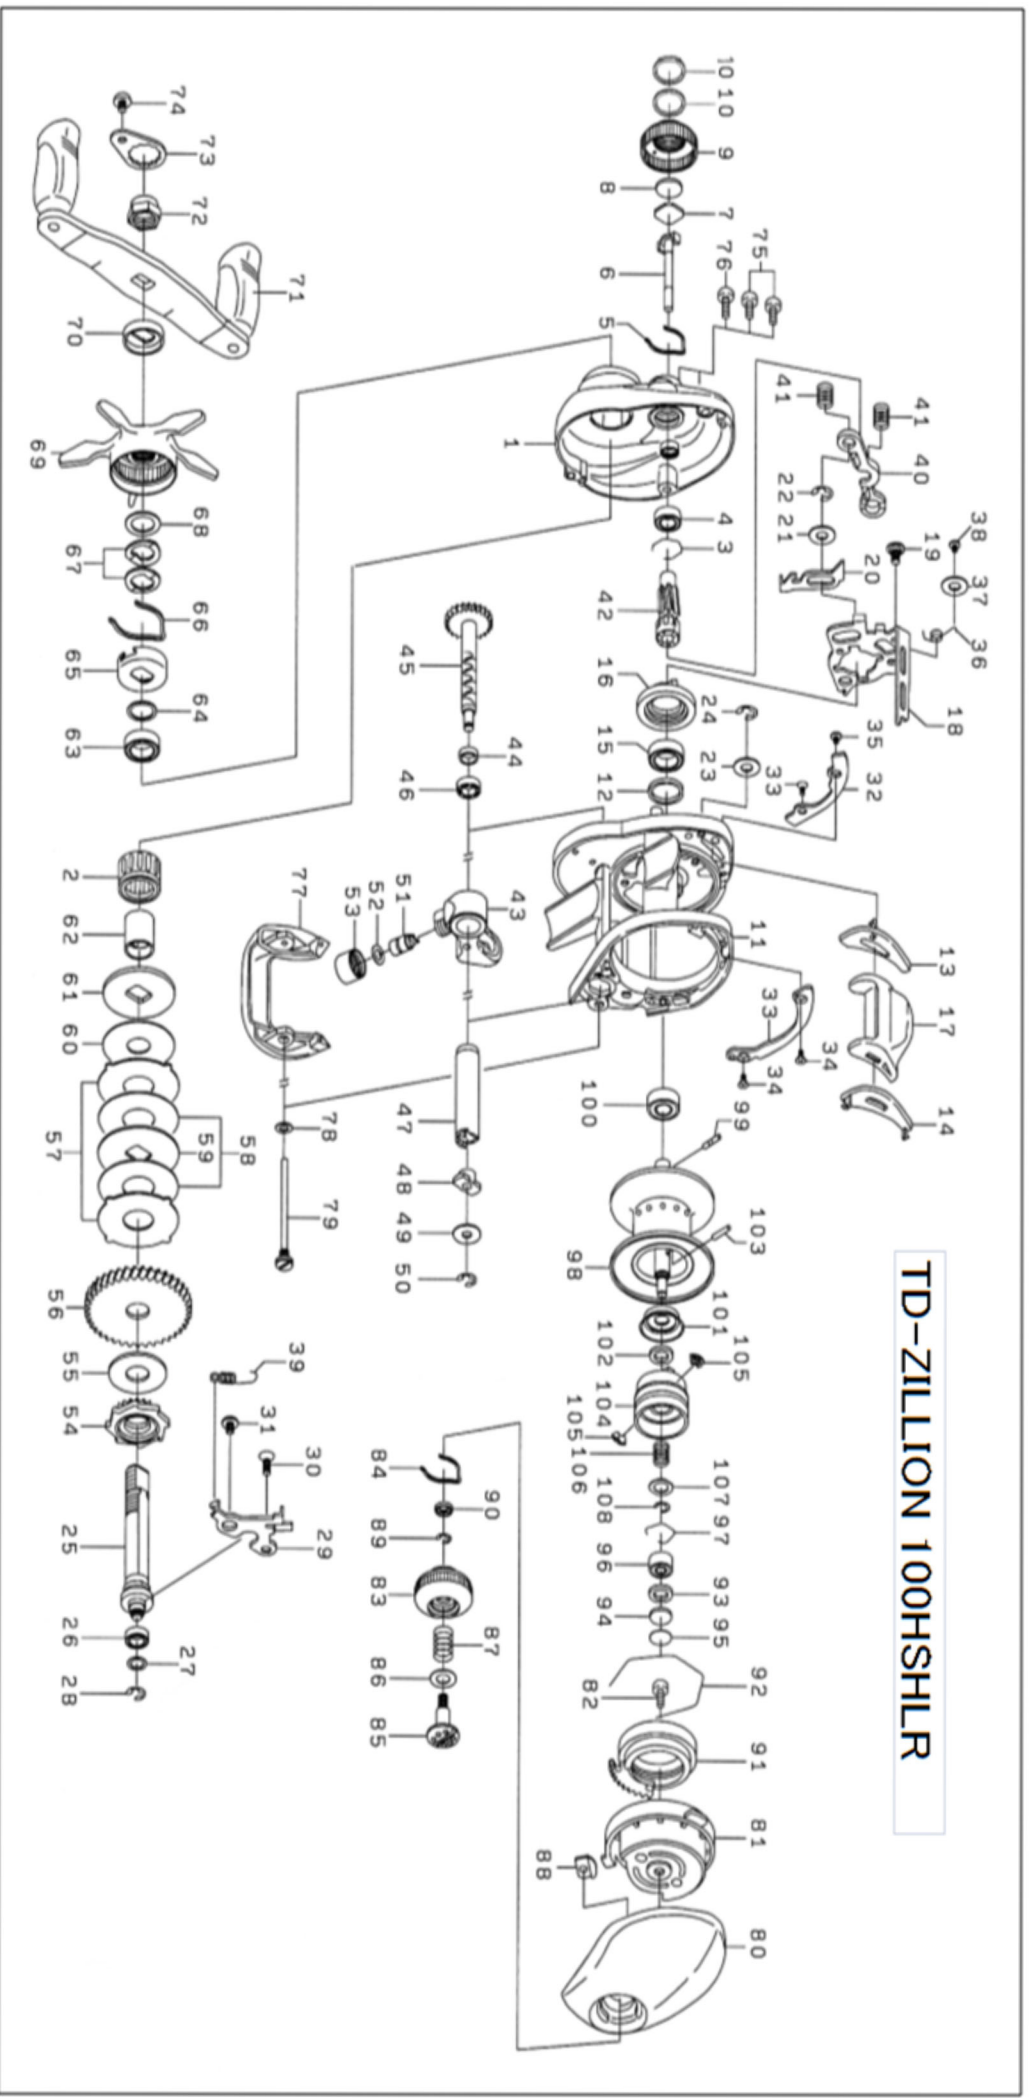

ZILLION 100HSHR

TD-ZILLION 100HSHLR

Please quote by part number, not key number when ordering
spares@daiwaaustralia.com.au PH: 02 8644 8644

ZILLION 100HSHR

Key No.	Part Number	Description	Key No.	Part Number	Description
1	6G788413	RIGHT SIDE PLATE	50	63205901	RETAINER
2	6G819801	ONEWAY CLUTCH	51	61214212	LEVEL WIND PIN
3	6B421601	RING	52	63731300	WASHER
4	6B358605	BALL BEARING	53	63424807	NUT
5	6G894401	LEAF SPRING	54	6G790901	RATCHET AS
6	6F744101	SHAFT	55	6G863501	WASHER
7	6B175401	WASHER	56	6H206701	DRIVE GEAR
8	6B175503	WASHER	57	6G791301	WASHER
9	6H145902	NUT	58	6G791402	WASHER
10	6G162402	O-RING	59	6F904902	WASHER
11	6H026404	FRAME AS	60	6H118401	WASHER
12	6F834701	COLLAR	61	6G358501	WASHER
13	6G009302	PLATE(R)	62	6G011401	COLLAR
14	6G009402	PLATE(L)	63	6B861702	BALL BEARING
15	6G431004	BALL BEARING	64	6B553801	WASHER
16	6F793501	CLUTCH CAM	65	6F028201	CAP
17	6G009501	CLUTCH BAR	66	6F032401	LEAF SPRING
18	6G790001	PLATE	67	61508901	SPRING WASHER
19	6G009701	SCREW	68	6G694201	WASHER
20	6G790101	KICK LEVER	69	6H238603	STAR DRAG
21	63716906	WASHER	70	6F850402	COLLAR
22	63201402	RETAINER	71	6H475101	HANDLE ASSEMBLY
23	6G850701	WASHER	72	6G793301	NUT
24	63205901	RETAINER	73	60403209	PLATE
25	6G790201	GEAR SHAFT	74	63538301	TRUSS SCREW
26	6G466206	BALL BEARING	75	6G040805	SCREW
27	6G755201	WASHER	76	6G040801	SCREW
28	63205901	RETAINER	77	6G011601	FRONT COVER
29	6G790301	PLATE	78	6G684801	WASHER
30	6E134503	SCREW	79	6G011702	SCREW
31	6G850401	SCREW	80	6G011826	SIDE PLATE(L)
32	6G794109	PLATE	81	6G011902	SET PLATE AS
33	6G795709	PLATE	82	63510906	SCREW
34	6G318503	SCREW	83	6F577802	DIAL
35	6G611501	SCREW	84	6F051701	LEAF SPRING
36	6G790401	SPRING	85	6G793501	SCREW
37	6F440201	WASHER	86	6G793607	WASHER (F)
38	6F505701	SCREW	87	6E167101	SPRING
39	6G790501	SPRING	88	6F613401	PLATE
40	6F794801	CLUCH PLATE	89	6B339801	RETAINER
41	6G850301	SPRING	90	6F637701	COLLAR
42	6H206601	PINION	91	6F717702	MAG HOLDER
43	6G410301	LEVEL WIND AS	92	6B543201	RING
44	6G010701	COLLAR	93	6F574303	WASHER
45	6G790701	WORM SHAFT AS	94	63757411	WASHER
46	6G466206	BALL BEARING	95	63757404	WASHER
47	6F836502	PIPE	96	6G431102	BALL BEARING
48	6B715601	BUSH	97	6E219701	RING
49	6F655501	WASHER	98-108	6Z019656	SPOOL ASSEMBLY